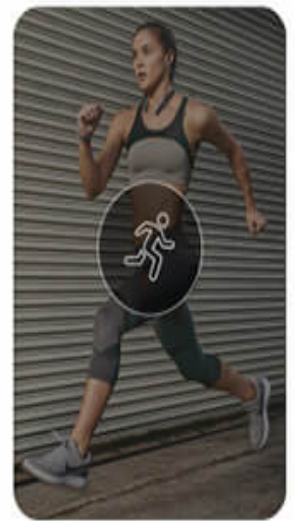

Custom Reflective Hot Stamping Gym Running Breathable Women's Sports Bra

Color: Black

Size: XS/S/M/L

Fabric: Nylon/Spandex

Customized logo: Available

Customized packaging: Available

Graphic customization: Available

THIN

COMFORTABLE

APPLICATION SCENARIOS

Casual

Yoga

dance

Runing