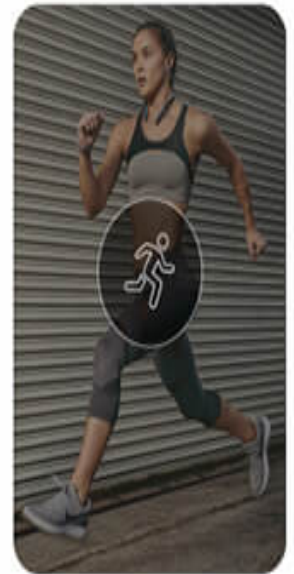

New Style High Elasticity Bold Color-blocking Activewear Set

Color: Red

Size: S/M/L/XL

Fabric: 80% Polyester+20% Spandex

Customized logo: Available

Customized packaging: Available

Graphic customization: Available

THIN

COMFORTABLE

APPLICATION SCENARIOS

Casual

Yoga

dance

Runing